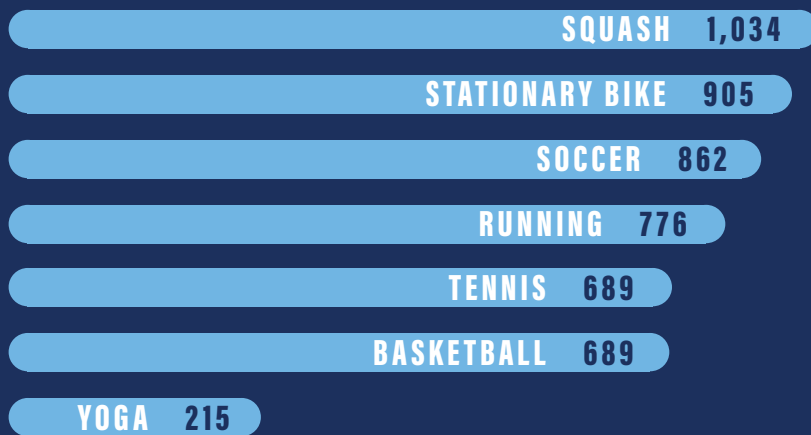

SQUASHSTATS

TIME IN PLAY VERSUS TOTAL MATCH TIME

CALORIES BURNED PER HOUR IN SQUASH VERSUS OTHER SPORTS

REGISTERED PLAYERS WORLDWIDE

OVERALL PARTICIPATION IN THE UNITED STATES

YOUTH PARTICIPATION IN THE UNITED STATES