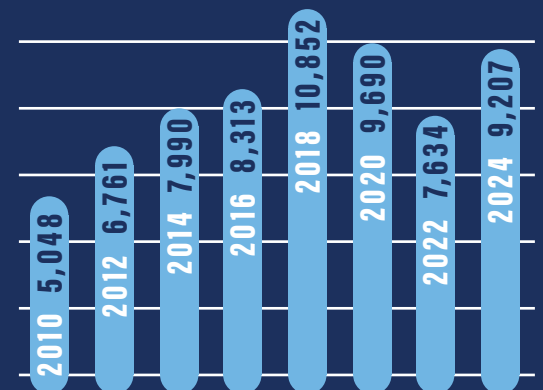

SQUASHSTATS

TIME IN PLAY VERSUS TOTAL MATCH TIME

CALORIES BURNED PER HOUR IN SQUASH VERSUS OTHER SPORTS

REGISTERED PLAYERS WORLDWIDE

OVERALL PARTICIPATION IN THE UNITED STATES

YOUTH PARTICIPATION IN THE UNITED STATES