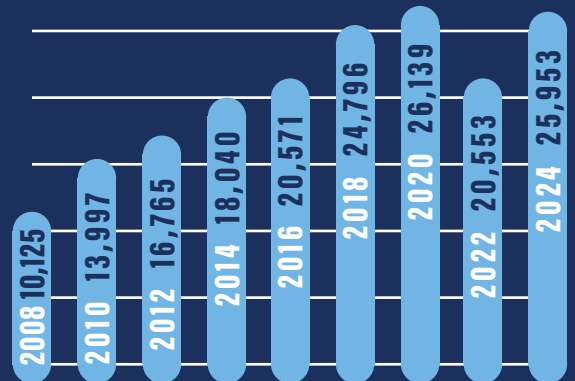

SQUASHSTATS

TIME IN PLAY VERSUS TOTAL MATCH TIME

CALORIES BURNED PER HOUR IN SQUASH VERSUS OTHER SPORTS

REGISTERED PLAYERS WORLDWIDE

OVERALL PARTICIPATION IN THE UNITED STATES

YOUTH PARTICIPATION IN THE UNITED STATES